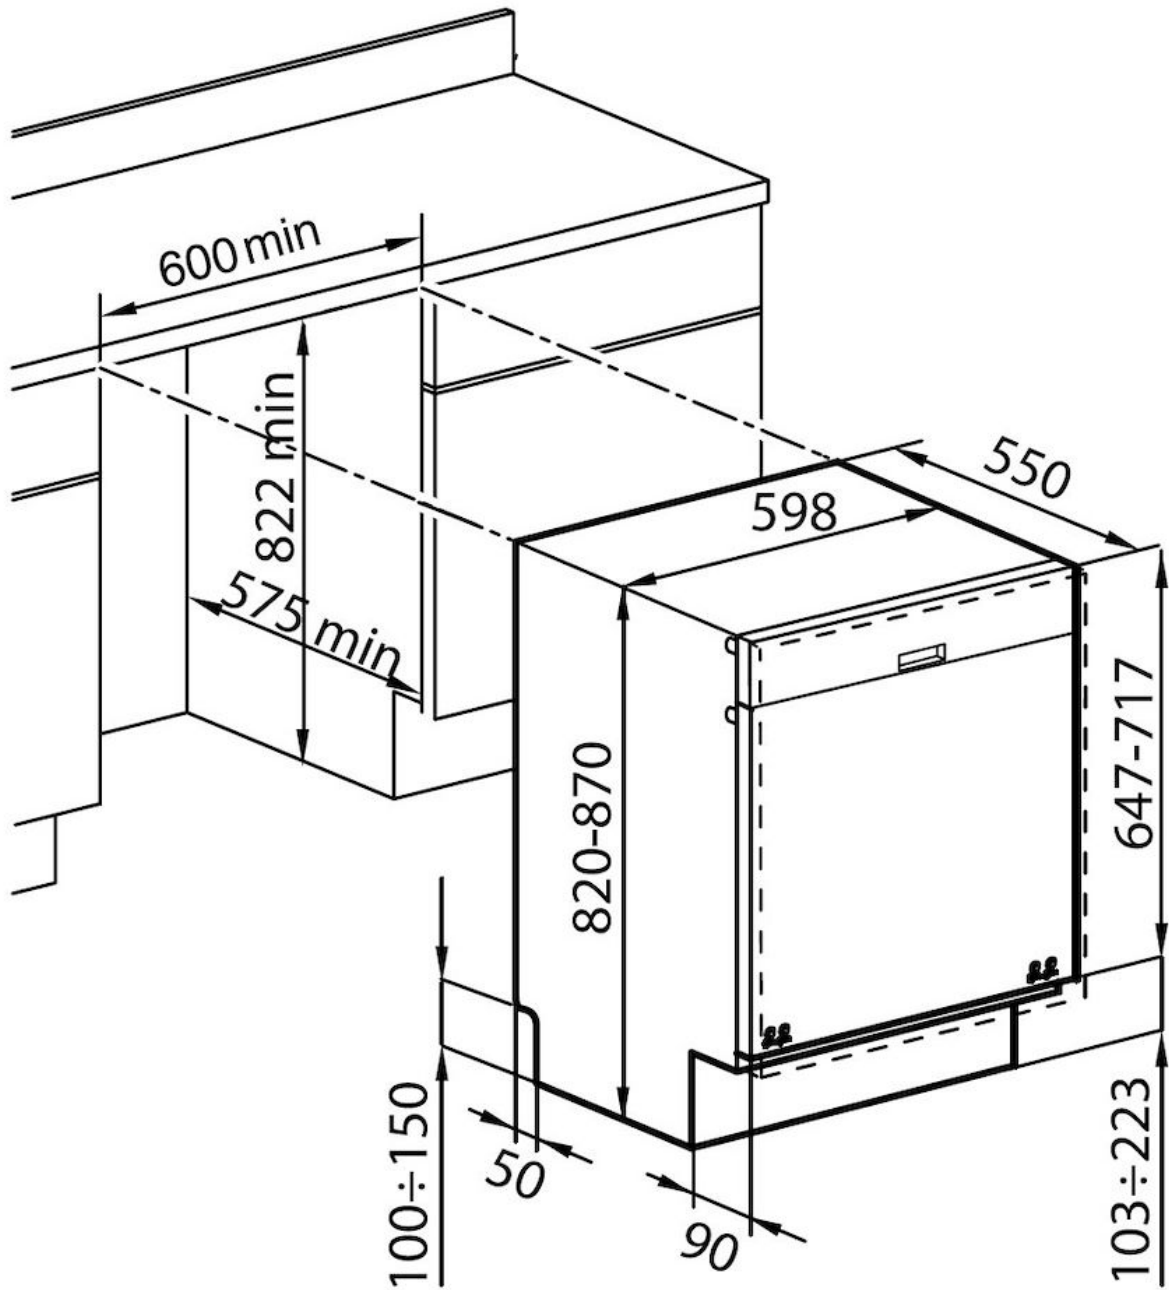

Standard fittings Cutlery basket

Door panel dimension limits Height: 647-717 mm
Weight: 3-8 kg

Number of place settings 12

Delayed programming 1 - 19 h

Programming Electronic

Height adjustment 0 - 50 mm

Frontal adjustment of rear feet Yes

Acquastop safety The system stops the water supply and prevents leaks and overflows at source.

12 place-setting capacity

TECHNICAL DATA

OPTIONAL ACCESSORIES

Stainless steel panel

2910 018